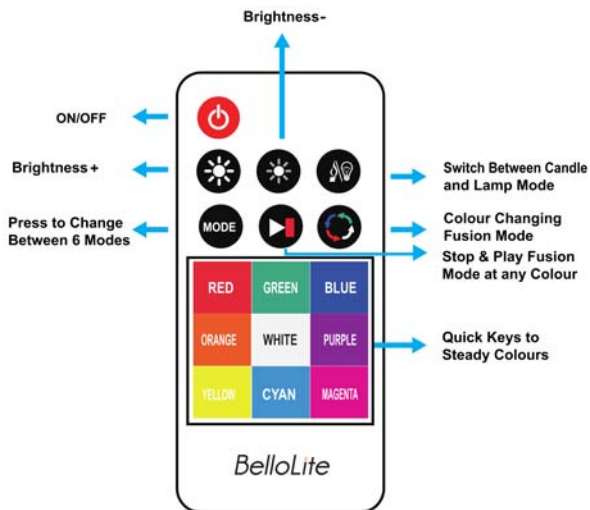

Eco Friendly

Works upto 28 hours per full charge

Rechargeable Battery

Colour Changing Fusion Setting

Switch between Lamp & Candle Mode

Candle in 7 colours including warm white

9 steady colours with 5 brightness levels

6 to 28 hours

USAGE TEMPERATURE

Charging: 0° C to 50° C / 32° F - 122° F
Storage: -10° C to 25° C / 50° F - 77° F

INFRARED REMOTE CONTROL DISTANCE

3 meters / 9.84 Feet

Rahul Gupta: WATER RESISTANT:

DC CHARGE: IP44
INDUCTION CHARGE: IP66

APPROVALS

WARRANTY

1 Year

Please note that specifications are subject to change without prior notice.

BelloLite®

**BATTERY OPERATED
&
RECHARGEABLE
LED CANDLES**

Battery Operated

- Flickering effect
- No flame, no wax
- Suitable for all weathers
- Maintenance & hassle free
- LED Life: 30000 hours
- Replaceable battery
- CR2032 battery Included
- High Quality Color Glass shades

COLORS AVAILABLE

3 in 1 Wax Candle

Uses 3 x AAA batteries(Not included)

Rechargeable Candles

1 in 1 set

3 in 1 set

4 in 1 set

12 in 1 set