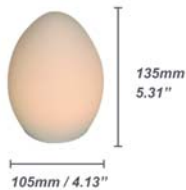

Blown Glass