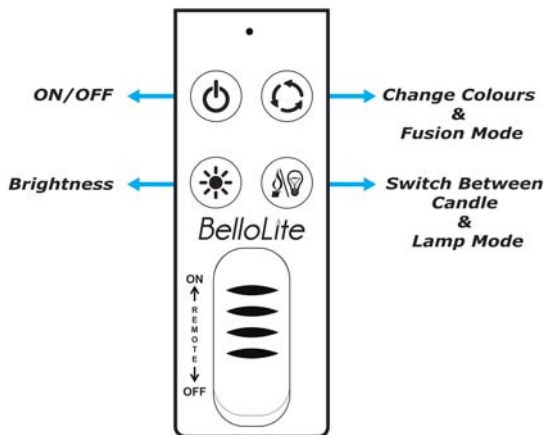

Eco Friendly
Light Weight
Easy to Carry

Works upto 28 hours
per full charge

AAA or
Rechargeable Battery

Colour Changing
Fusion Setting

Switch between Lamp
& Candle Mode

Candle in 7 colours
including warm white

7 steady colours with
2 brightness levels

Water Resistant
IP44

LIGHT SOURCE

1 X Unicolor 0.5W Warm White
& 1 X Multicolor 0.5W RGB LED

LED LIFE

+30000 hours

RECHARGEABLE BATTERY PACK

Li-ion 3.7V/ 900 mAh

BATTERY SPECS

+500 full charge cycles
Charging Time: 1.5 - 2 hours

USAGE TEMPERATURE

Charging: 0°C to 30°C / 32°F - 86°F
Storage: -10°C to 25°C / 50°F - 77°F

CHARGER

Type: Switch-Mode Power Supply
Input: 100V-240V 50Hz-60Hz 0.25Amax
Output: DC 4.5V 500 mA

APPROVALS

CE FC RoHS Compliant Rainproof(IP44)

WARRANTY

1 Year

Please note that specifications are subject to change without prior notice.