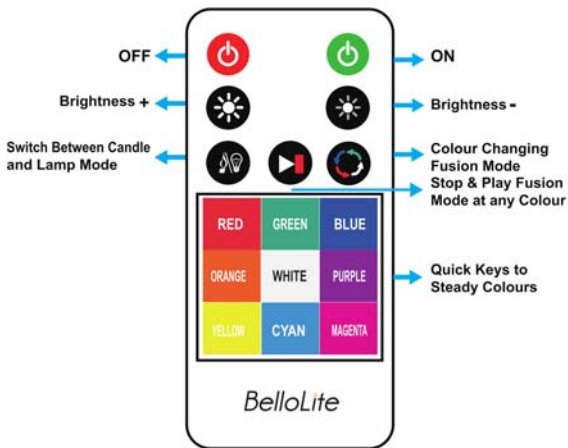

Colour Changing
Fusion Setting

Switch between Lamp
& Candle Mode

Candle in 7 colours
including warm white

9 steady colours with
5 brightness levels

Water Resistant
IP45

LIGHT SOURCE

4-6 Pcs X Unicolor Warm White
& 4-6 Pcs X Multicolor RGB LED

Trendy: DC Charge

Supreme: Induction Charge

INFRARED REMOTE CONTROL DISTANCE

3 meters / 9.84 Feet

APPROVALS

CE FC RoHS Compliant Rainproof(IP45)

WARRANTY

1 Year